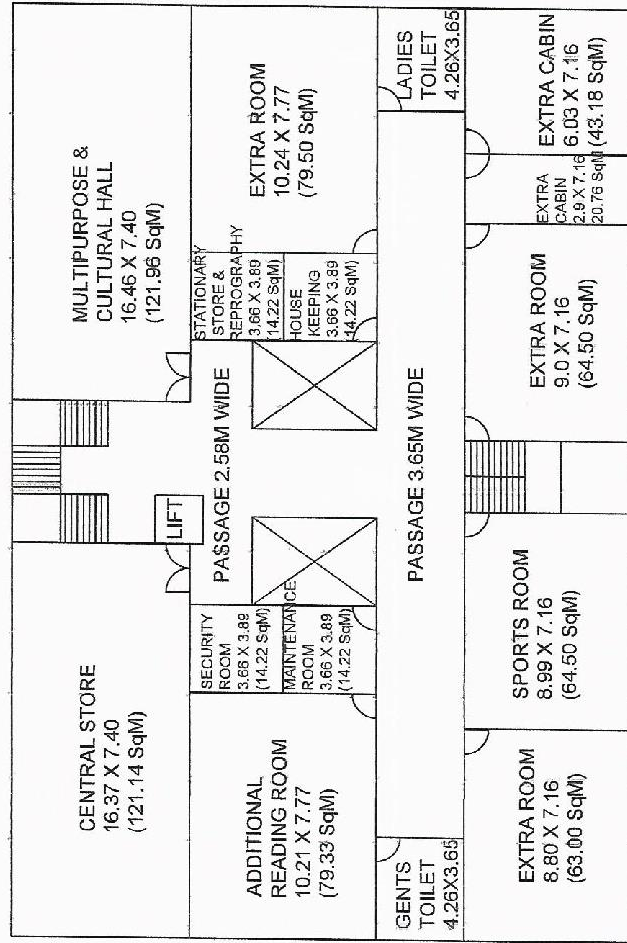

4.1 Total number of classrooms and seminar halls

4.1: Summary of Documents:

1. List of Classrooms and Seminar which are ICT Enabled
2. Photos of Geotagging for Location of Building and Classrooms

①

**JAYAWANTRAO SAWANT INSTITUTE OF MANAGEMENT AND RESEARCH,
HANDEWADI ROAD, HADAPSAR, PUNE-028**

- Class Rooms. = 05
- Seminar Hall. = 01.

GROUND FLOOR

ALL DIMENSIONS ARE IN METER

DIRECTOR

J.S.P.M.'s
Jayawantrao Sawant Institute
of Management & Research
Hadapsar, Pune - 411 028.

JAYAWANTRAO SAWANT INSTITUTE OF MANAGEMENT AND RESEARCH,
HANDEWADI ROAD, HADAPSAR, PUNE-028

SECOND FLOOR

ALL DIMENSIONS ARE IN METER

DIRECTOR

J.S.P.M.'s
Jayawantrao Sawant Institute
of Management & Research
Hadapsar, Pune - 411 028

List of Class rooms & Seminar hall

Sr. no	Name of the class room	Location	Facility
1	MBA I year Div A	First floor	Smart TV
2	MBA I year Div	First floor	LCD, CPU
3	MBA II year Marketing	Ground floor	LCD, CPU
4	MBA II year Finance	Ground floor	Smart TV
5	MBA II year HR	Ground floor	LCD, CPU
6	Seminar hall	First floor	LCD, CPU