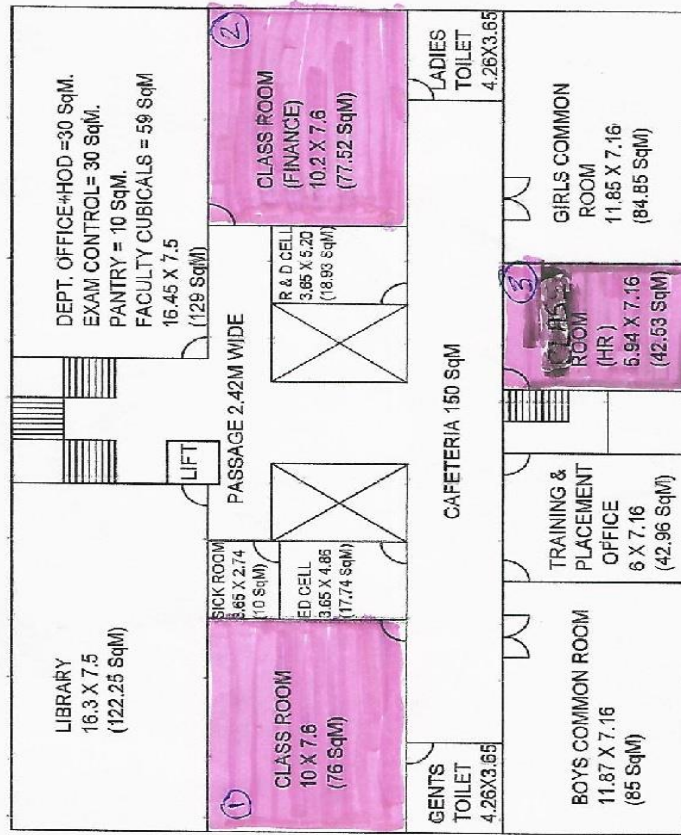

4.1 Total number of classrooms and seminar halls

4.1: Summary of Documents:

1. List of Classrooms and Seminar which are ICT Enabled
2. Photos of Geotagging for Location of Building and Classrooms

①

**JAYAWANTRAO SAWANT INSTITUTE OF MANAGEMENT AND RESEARCH,
HANDEWADI ROAD, HADAPSAR, PUNE-028**

- Class Rooms. = 05
- Seminar Hall. = 01.

GROUND FLOOR

ALL DIMENSIONS ARE IN METER

DIRECTOR

J.S.P.M.'s
Jayawantrao Sawant Institute
of Management & Research
Hadapsar, Pune - 411 028.

JAYAWANTRAO SAWANT INSTITUTE OF MANAGEMENT AND RESEARCH,
HANDEWADI ROAD, HADAPSAR, PUNE-028

SECOND FLOOR

ALL DIMENSIONS ARE IN METER

DIRECTOR

J.S.P.M.'s
Jayawantrao Sawant Institute
of Management & Research
Hadapsar, Pune - 411 028

List of Class rooms & Seminar hall

Sr. no	Name of the class room	Location	Facility
1	MBA I year Div A	First floor	Smart TV
2	MBA I year Div	First floor	LCD, CPU
3	MBA II year Marketing	Ground floor	LCD, CPU
4	MBA II year Finance	Ground floor	Smart TV
5	MBA II year HR	Ground floor	LCD, CPU
6	Seminar hall	First floor	LCD, CPU